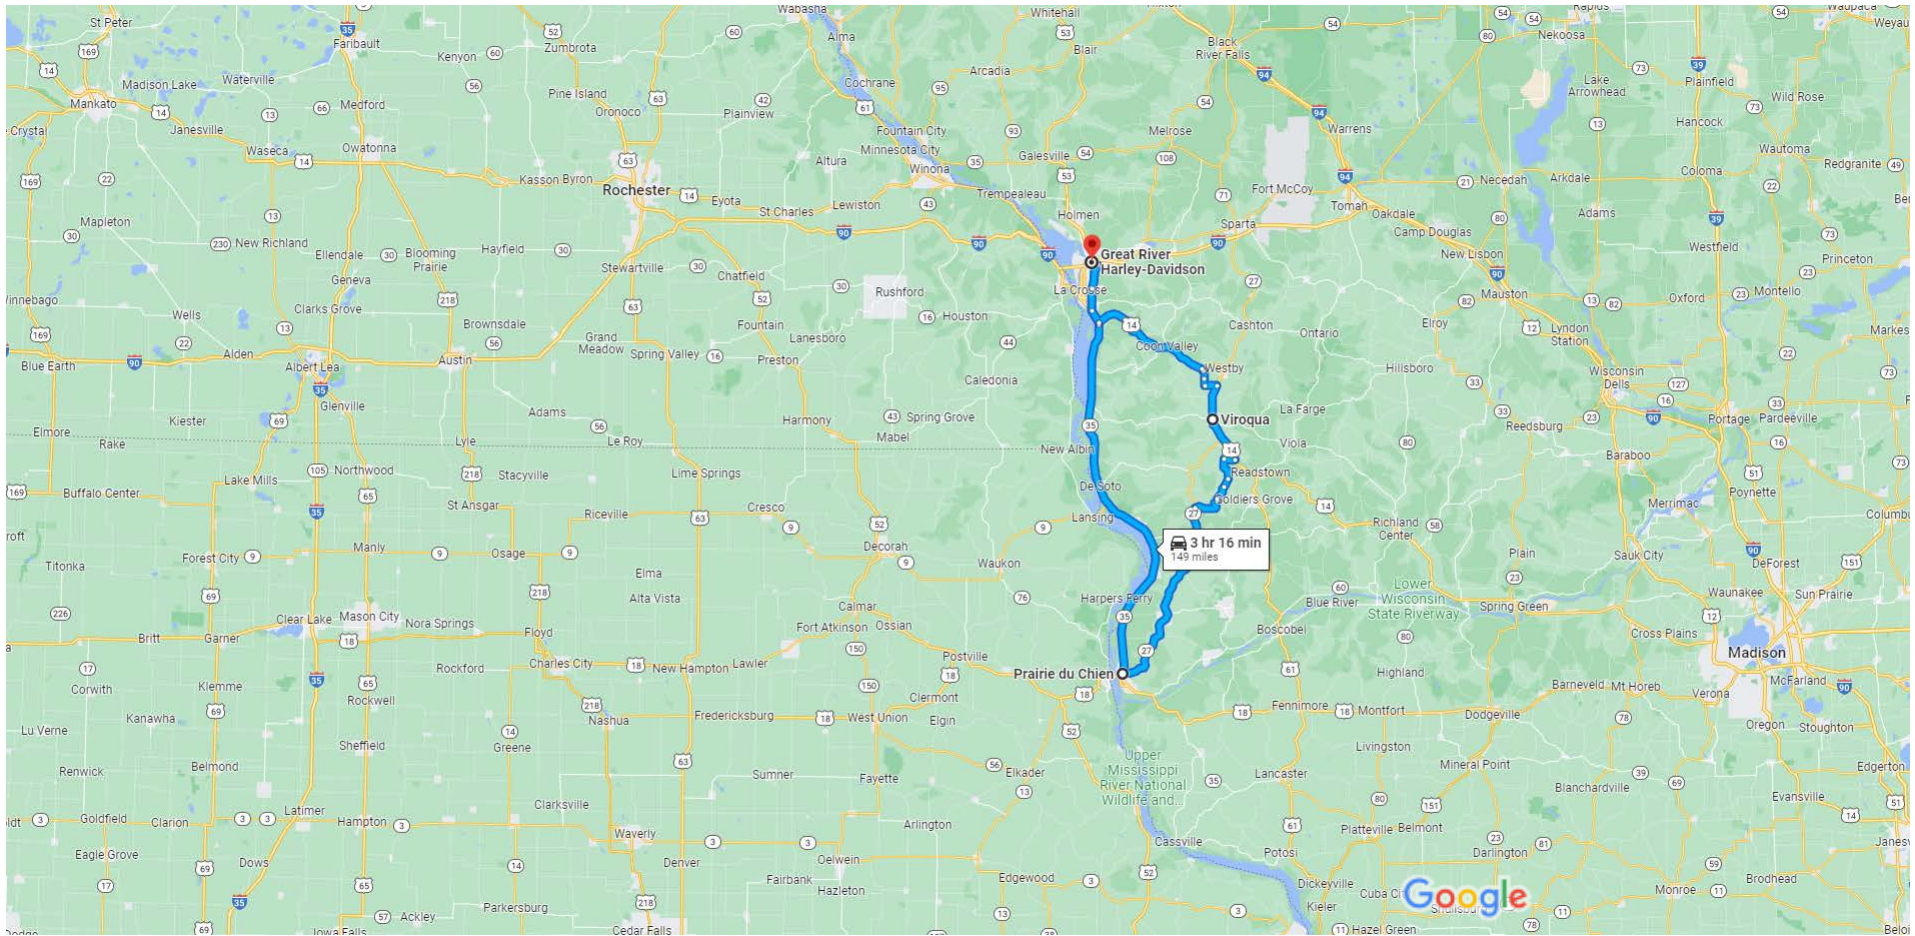

Great River Harley-Davidson, 1116 Oak Forest Dr, Onalaska, WI 54650 to Great River Harley-Davidson, 1116 Oak Forest Dr, Onalaska, WI 54650

Drive 149 miles, 3 hr 16 min

Map data ©2023 Google 10 mi

**Great River Harley-Davidson**  
1116 Oak Forest Dr, Onalaska, WI 54650

**Take WI-16 W and Losey Blvd N to US-14 E/US-61  
S/Hiawatha Pioneer Trl/Mormon Coulee Rd in La Crosse**

16 min (7.6 mi)

- ↑ 1. Head northeast on Oak Forest Dr toward 12th Ave S  
197 ft
- ↷ 2. Turn right onto 12th Ave S  
0.3 mi
- ↶ 3. Turn left onto County Rd SS  
0.4 mi
- ↷ 4. Turn right onto I-90 ALT  
0.3 mi
- ↷ 5. Turn right onto WI-16 W  
3.5 mi
- ↗ 6. Slight right toward Losey Blvd N  
187 ft
- ↶ 7. Turn left onto Losey Blvd N  
[Pass by Subway \(on the left in 1.6 mi\)](#)  
3.0 mi

#### Follow WI-35 S to Hiawatha Pioneer Trl/S Marquette Rd in Prairie du Chien

- ↶ 8. Use the left 2 lanes to turn left onto US-14 E/US-61 S/Hiawatha Pioneer Trl/Mormon Coulee Rd  
[Pass by Taco Bell \(on the right in 0.2 mi\)](#)  
1.9 mi
- ⤵ 9. At the traffic circle, take the 1st exit onto Great River Rd/Hiawatha Pioneer Trl  
0.3 mi
- ⤵ 10. At the traffic circle, take the 2nd exit onto WI-35 S/Great River Rd/Hiawatha Pioneer Trl  
[Continue to follow WI-35 S](#)  
53.6 mi
- ⤵ 11. At the traffic circle, take the 1st exit onto Hiawatha Pioneer Trl/S Marquette Rd  
144 ft

1 hr 19 min (63.4 mi)

**Prairie du Chien**

Wisconsin 53821

**Follow WI-27 N to Co Rd C in Utica**

36 min (29.9 mi)

↑ 12. Head south on Hiawatha Pioneer Trl/S Marquette Rd

410 ft

↻ 13. At the traffic circle, continue straight to stay on Hiawatha Pioneer Trl/S Marquette Rd